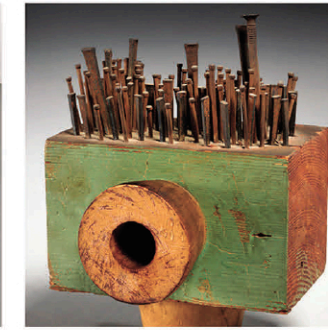

Boonton, New Jersey

browse & bid @
milleabros.com

info@milleabros.com • 973.377.1500

Millea Bros. 3-day Spring Select auction has dropped, with an important Contemporary Art collection offering over 75 major works, including museum exhibited pieces, by **Adam Fuss**, Daisy Youngblood, **Donald Baechler**, Tom Otterness, Susan Rothenberg and James Brown. **Day 1** also presents art and artifacts from the **estate of legendary artist Philip Pearlman**, alongside Modern and Contemporary designs from a CPW penthouse. Items include period furniture by **Jean-Michel Frank** and Andre Sornay, custom contemporary designs by architect Annabell Seldorf, **Picasso art glass**, and a large group of rare modernist Georg Jensen silver. Other design highlights include works by **Lucie Rie**, Nakashima, Karl Springer, and **lighting by Arredoluce**, Fontana Arte, and Emile-Jacque Ruhlmann. **Day 2** showcases property from the **Estate of Barbara Walters**, featuring objects acquired through a lifetime of travel, furnishings by Mario Buatta, and a library of signed books. The sale also includes **superb Chinese porcelains** and jades from a private Sutton Place, NYC collection, as well as **Tiffany Studios lamps** and rare examples of early Tiffany silver. Important American Chippendale furniture, and a **large selection of Native American objects** come from various collections including Apache baskets, rugs and a rare Tlingit ceremonial blanket. **Day 3** presents artwork spanning Old Masters to Post-Impressionism, including drawings by **Guercino** and paintings by Courbet and Jean Dufy. Signed period Louis XVI furniture and decorative arts from 710 Park Avenue, and 550 Park Avenue, NYC, join notable pieces of 19th c. Oceanic and African art come from the **collections of Martin and Faith-Dorian Wright** and the collection of Karl Stirner.