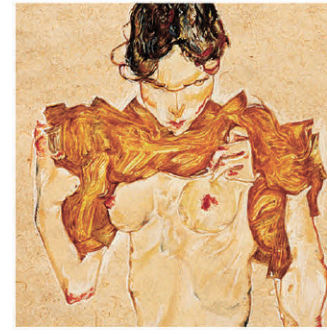

Boonton, New Jersey

browse & bid @
milleabros.com

info@milleabros.com • 973.377.1500

Millea Bros. 3-day Spring Select auction has dropped, with an important Contemporary Art collection offering over 75 major works, including museum exhibited pieces, by **Adam Fuss**, Daisy Youngblood, **Donald Baechler**, Tom Otterness, Susan Rothenberg and James Brown. **Day 1** also presents art and artifacts from the **estate of legendary artist Philip Pearlman**, alongside Modern and Contemporary designs from a CPW penthouse. Items include period furniture by **Jean-Michel Frank** and Andre Sornay, custom contemporary designs by architect Annabell Seldorf, **Picasso art glass**, and a large group of rare modernist Georg Jensen silver. Other design highlights include works by **Lucie Rie**, Nakashima, Karl Springer, and **lighting by Arredoluce**, Fontana Arte, and Emile-Jacque Ruhlmann. **Day 2** showcases property from the **Estate of Barbara Walters**, featuring objects acquired through a lifetime of travel, furnishings by Mario Buatta, and a library of signed books. The sale also includes **superb Chinese porcelains** and jades from a private Sutton Place, NYC collection, as well as **Tiffany Studios lamps** and rare examples of early Tiffany silver. Important American Chippendale furniture, and a **large selection of Native American objects** come from various collections including Apache baskets, rugs and a rare Tlingit ceremonial blanket. **Day 3** presents artwork spanning Old Masters to Post-Impressionism, including drawings by **Guercino** and paintings by Courbet and Jean Dufy. Signed period Louis XVI furniture and decorative arts from 710 Park Avenue, and 550 Park Avenue, NYC, join notable pieces of 19th c. Oceanic and African art come from the **collections of Martin and Faith-Dorian Wright** and the collection of Karl Stirner.