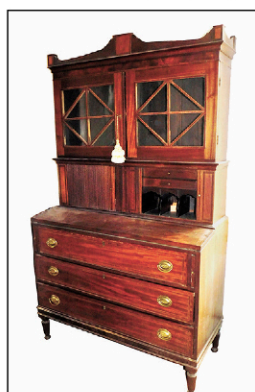

Sheraton tambour, c. 1815