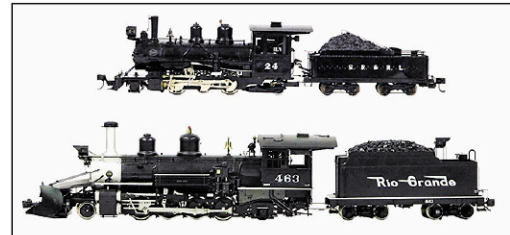

Louis Vuitton c. 1910

30+ Garden G-scale

1892 \$5 Liberty

US/ Int'l

Nantucket

18K, 1.20 ct Emerald

150+ Britains; etc.

13 Vintage beverage, largest: 54" w.