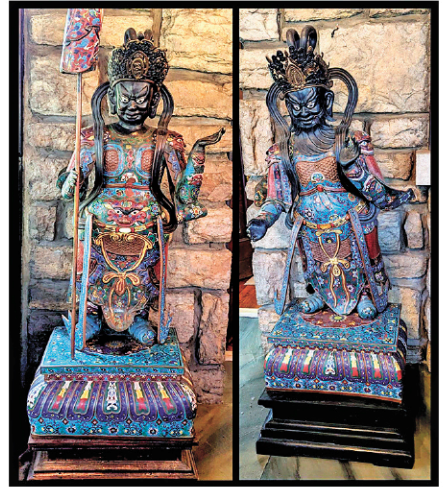

ESTATE AUCTION IN THE HOME

Online Only – Lots Close May 23

Chris Roberts-Antieau (Born 1950)
Elaborate Mixed Media Textile

Adolfo Cipriani
(1880-1930)

Near Life Size Cloisonné Tomb Guardians
Circa Late 19th Century

Portrait of the Artist Leon Gaspard by
Daniel MacMorris, Taos New Mexico, 1951

An Exceptional 50-inch
Chinese Rosewood Center Table

Civil War Escutcheon for George Vogel
of Company B of the 20th Regiment of
the Massachusetts Volunteer Infantry