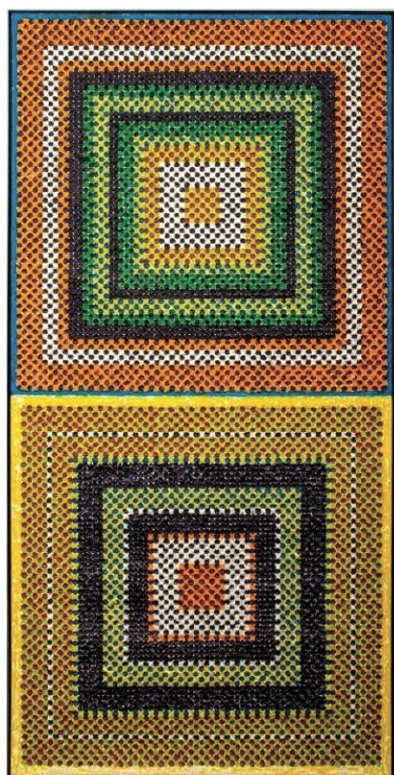

AUCTIONS AT SHOWPLACE IMPORTANT FINE ART & DESIGN

SUNDAY MAY 05, 12pm

Henry Moore "Reclining Figure: Stiff Leg" 1977

Henri de Toulouse-Lautrec "Moulin Rouge" Poster

Diego Giacometti "Le Couple" Bronze, 1957

Yayoi Kusama "Pumpkin 2000 (Red)" Screenprint

Mario Buccellati 18K Gold Diamond Bangle

Andy Warhol "Brooklyn Bridge" Screenprint, 1983

Alfred Jensen "Yucatec" Oil on Canvas, 1969

Gio Ponti Unique Italian Modern Coffee Table