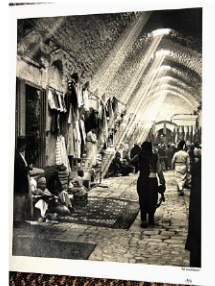

Nice
Selections
of African
Art,
Masks,
Dan Tribe
and other
authentic
pieces

Lot of 6 Mid Century Dining Room Chairs

Selection of Mid-Century Furniture

Alfred Eisenstaedt
Covered Bazar, Aleppo,
Syria 1934 Gelatin silver,
1979 Signed & Dated