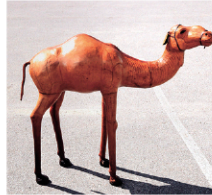

## Friday, May 10 at 10 am

Previews: May 3rd and 9th (10am-4pm) & by appointment

Jackson-John Quincy Adams Campaign Poster

Hunzinger Chair

Karl Kaufmann

Several US Presidential Lots

Large Pewter Collection

Civil War Litho of Salisbury Prison  
With History of Prisoner William  
Bradbury Ryan of the 2nd RI

Large Clock Collection

1905 Highly Detailed Moroccan Leather 57" Elephant  
and 43" Camel

One of Two Iscart's

Asian Ceramics on a Period Sideboard

Scarce George Washington  
Inaugural Button

Selection of  
Oriental Rugs