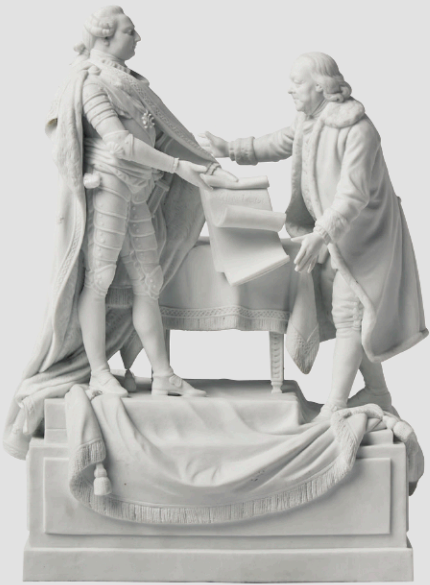

# FREEMAN'S | HINDMAN

NOW TOGETHER, INVITING CONSIGNMENTS

## American Furniture, Folk & Decorative Arts

April 30 | Philadelphia

A carved and painted tobacconist figure of the actor Edwin Forrest (1806-1872) in the role of Metamora, circa 1855 \$5,000-8,000

Foeiqua (Chinese, 1800-1825) Portrait of George Washington (1732-1799) circa 1825 \$7,000-9,000