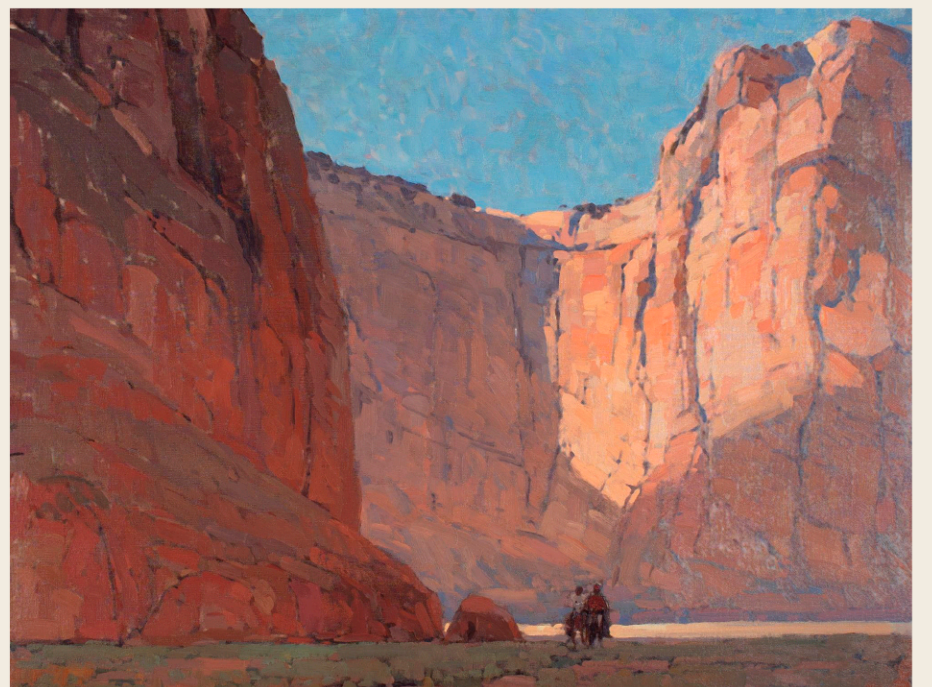

(Top left) **William Louis Otte**, *A Coachella Spring Day*, 1927. Oil on board. Est. \$7,000 - 10,000. Auction May 15.

(Top right) **Philip Leslie Hale**, *Grape Arbor* (also known as *Autumn Fruits and Wisteria*), circa 1911-12. Oil on canvas. Est. \$80,000 - 120,000. Auction May 8.

(Center left) **Elaine de Kooning**, *Portrait of S Again*, 1975. Oil on linen. Est. \$30,000 - 50,000. Auction May 8.

(Center right) **Edgar Alwin Payne**, *Canyon de Chelly*. Oil on canvas. Est. \$100,000 - 150,000. Auction May 15.