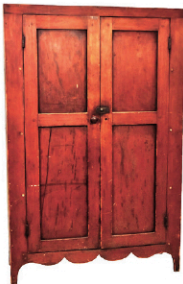

It includes a 19th Century Wooden Native American Chief Cigar Store Figure, a Large Selection of Country Store and Advertising which includes 19th Century Wooden Tennessee Wagon Sign, Many Other Early Wooden, Tin and Porcelain Signs, Several Neon Clocks and Signs, Several Early Barbershop Items including 2 Leaded Glass Poles and Floor Model Pole, Collection of Early Coffee Grinders including Floor Models, a Large Collection of Early Cigar Counter Lighters and Cutters, Stoneware, Salesman Samples, Folk Art, Large Country Store Spice Bins, a Selection of Early Furniture including Dry Sinks, Step Back Cupboards, Chests etc., Rare Cincinnati Items including Brewery, Several Early Wooden Wagons, Other Clocks Including Tall Case, Rookwood Pottery and Other Arts & Crafts Items, Plus Much Much More.

Black Forest Bear Humidor

Large Dome Top Spice Cabinet

Rare Owl Cigar Lamp

Several Cigar Cutters

Several Cigar Cutters

Several Cigar Cutters

Unusual Barber Globe

Rare Red Top Syrup Sign

Unusual Wooden Barber Pole

Floor Model Barber Pole

Rare 19th Century Sign w/ Medals

Small Size Cupboard

Early Tennessee Wagons Wooden Sign

Several Wooden Wagons

Several Neon Clocks

Several Coffee Grinders