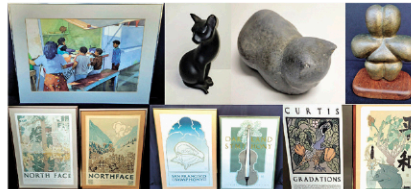

Vanderbilt Studio Mostly Pre WWI Shooting Medals Incl Gold & 5 Silver

Vanderbilt Studio Tiffany Agate Sterling Vermeil Desk Moon Phase Calendar Clock

Vanderbilt Studio Signed Mystery Art Pottery Dog and Rabbit Vase

Vanderbilt Studio Randall Davey Santa Fe 10 Etching Portfolio Ed30

Vanderbilt Studio Portrait of Flora Whitney by Howard Cushing

American Paintings from Multiple Estates incl Wayman Adams, Lucille Blanche, Samuel Brown, Adolf Dehn, Marion Greenwood, Peter Max Et Al