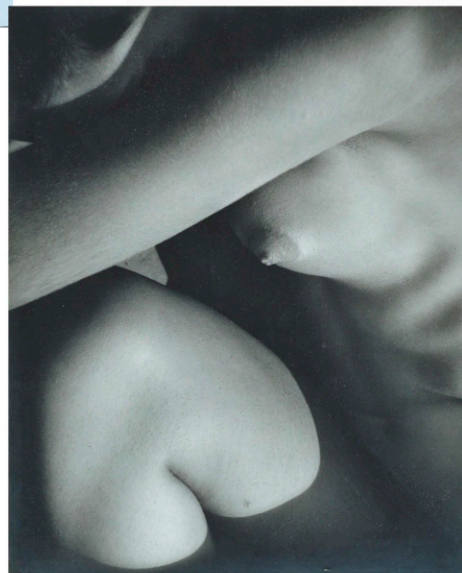

Important Online Estate Auction  
January 17th, 2024  
Felton  
California

16" Zuni Dough Bowl  
circa 1900

Early Haida Bentwood Box  
attributed to Albert Edward Edenshaw

detail Haida box

Haida Argillite Platter

Edward Weston  
printed by Cole Weston

Francois Sicard 21" Bronze, Cleopatra

Germantown Blanket

Diane Arbus,  
Lady at a Masked Ball, NYC, 1972

Cecil Bell 20"x24" o/c

Ruth Bernhard  
Triangles