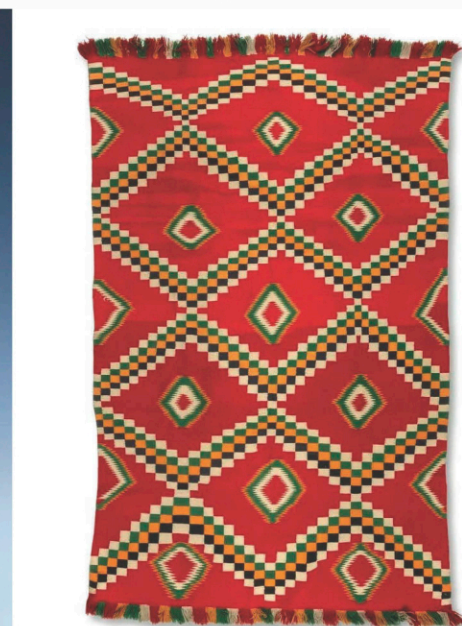

Important Online Estate Auction  
January 17th, 2024  
Felton  
California

16" Zuni Dough Bowl  
circa 1900

Early Haida Bentwood Box  
attributed to Albert Edward Edenshaw

detail Haida box

Haida Argillite Platter

Edward Weston  
printed by Cole Weston

Francois Sicard 21" Bronze, Cleopatra

Germantown Blanket

Diane Arbus,  
Lady at a Masked Ball, NYC, 1972

Cecil Bell 20"x24" o/c

Ruth Bernhard  
Triangles