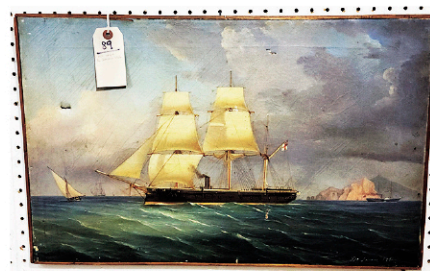

PICKUP: SUN 7/16: 10AM-Noon • MON 7/17: 10AM-4PM • After That MON-FRI 1PM-3PM

Ptd Armoire - Lot 145

2007 Jeep Wrangler & Boat - Lots 188 Jeep & 189 Boat

1 of 2 QA Style Tiger Maple Highboys Made by Harold Hayes Waterford, Ct - Lot 166

c1840 Mahog Bed - Lot 162

Pr 18thc O/Panel Marked A. Stork (Abraham Storck) - Lot 51

18thc O/C Portraits - Lots 149 (Oval) & 150 (Rectangle)

19thc Cherry Harvest Table - Lot 170

Seascape Sgnd DeSimone 1866 - Lot 99

Primitive Table - Lot 146

VEHICLES: All Black 2007 Jeep Sahara Wrangler W/45k Miles + Hard & Soft Top, Ducati 900 Monster, 2016 Custom Made 20' Sailboat & Trailer, 1-Place Motorcycle Trailer, Mercury Four Stroke Outboard Motor, Toro Time Cutter Zero Turn Mower - Model SS4260, Etc...