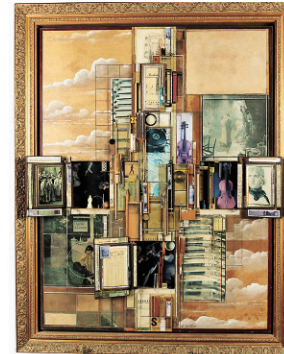

Sadegh Tabrizi, Iranian, 1939-2017, Mixed Media, Ink and Stamped impressions on parchment, signed lower right, 8" x 10"

2-sided National Express Porcelain Sign with side metal hanging bracket. Marked on Bottom, Made in England, O E and Co. 33 B Way NY, 13" x 17"

J E Caldwell Sterling Silver Coffee Pot, Creamer and Tray

Chinese Scroll Painted on Canvas, 82" x 57"

Chen Renli, Chinese B.1941, watercolor on paper 25" x 26"

Flavio Poli, Maurano Teardrop Vase 8.25" h

Reed and Barton Sterling Silver Flarware service in a wooden box with 7-large R&B serving pieces