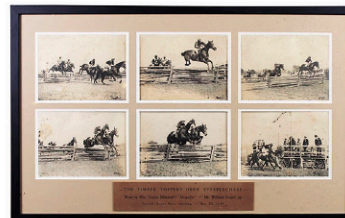

Large original single sided Firestone Tire sign, metal and porcelain Marked "A5 773 MADE IN USA SPS 57, 9' x 3'

Timber Toppers Open Steeplechase. 6-black and white photos from 1933 by Freudy, NY, 19" x 29"