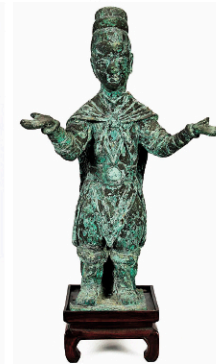

Sadegh Tabrizi, Iranian, 1939-2017, Mixed Media, Ink and Stamped impressions on parchment, signed lower right, 8" x 10"

2-sided National Express Porcelain Sign with side metal hanging bracket. Marked on Bottom, Made in England, O E and Co. 33 B Way NY, 13" x 17"

Early Bronze Chinese Diety with open arms on wooden stand, 26" h