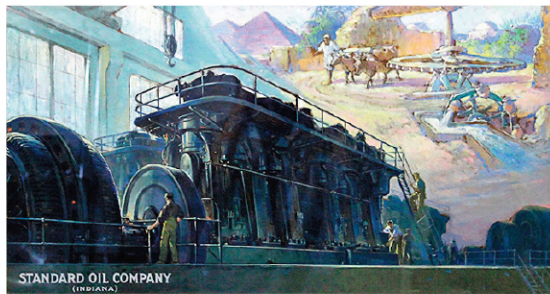

Solomon Parke Clock

Medical Skull

1.08 Round Diamond Ring

Nano Lopez

Coral Brooch

Steinway Piano

Couture Collection

American School