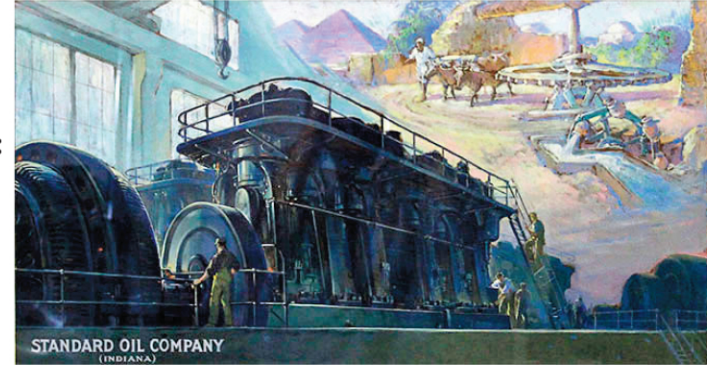

HARVEY THOMAS DUNN

GALLERY PREVIEWS:
April 13th - April 15th • 12pm - 6pm EST

CLARKE
ClarkeNY.com
Auctioneers • Appraisers

Internet Bidding :
Liveauctioneers,
Invaluable •
Absentee &
Telephone Bids
are Welcome!