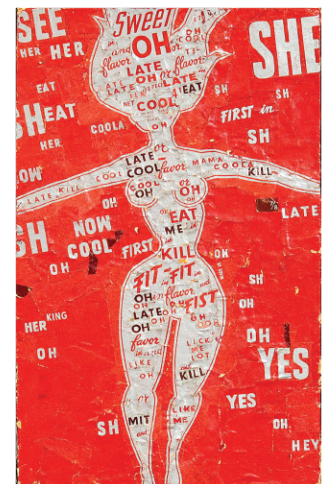

Al Hansen (1927-1995) Collage on Masonite 1966

SOULIS
AUCTIONS

Soulis Auctions

Lone Jack, Missouri 816.697.3830 • www.SoulisAuctions.com