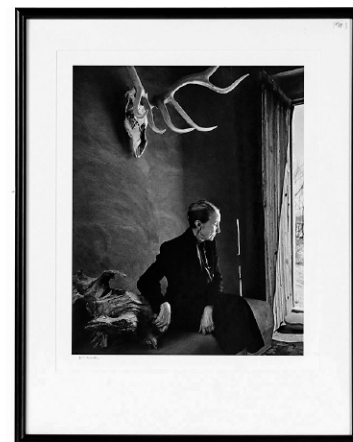

Twenty Examples of Antique Scandinavian Silver with Plique a Jour

Birger Sandzen (1871-1954) Oil on Canvas. One of Two in this Auction

Thomas Hart Benton (1889 - 1975) Pencil Signed Lithograph. Huck Finn, 1936 Pencil Signed Lithograph. Edition of only 100 Prints

Grand Tour Sculpture in both Bronze and Marble

Two Sets of Tiffany & Co Sterling Silver

Large Bronze Figure of Mercury Total Height with Pedestal 96-Inches

An Important Beverly Pepper (1922 - 2020) Maquette for Normanno Wedge, 1979 Western Washington University