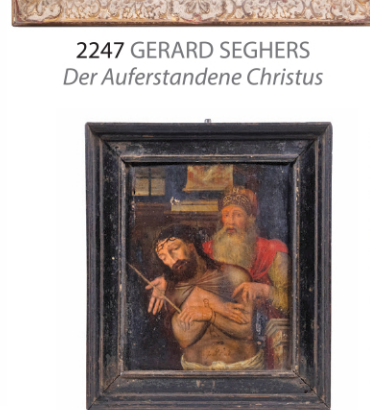

2273
FREDERICK GOODALL, R.A.

2270 JOHN O. BANKS,
The Broken Jug

2083 1804 Document Signed by Jefferson
& Madison

2126 CARLO ROMANELLI ▶
President F.D.R.

2367 18th c.
Santa Lucia Statue

3109
Victorian Hall Tree

3269 DEAN CORNWELL

2328
ANTOINE-LOUISE
BARYE

2331 Follower of JACQUES COURTOIS
Pair of Scenes from the Great Turkish War of 1683-1699

INCLUDING A UNIQUE SELECTION FROM OLD MASTERS

2247 GERARD SEGHERS
Der Auferstandene Christus

2245 JEAN-BAPTISTE PATER
The Carnival

3151
Hans Wegner
Armchair

2334 French
Cylinder Desk with
Cabinet

2254 17th c. Northern European
Ecce Homo

2244 CLAUDE LE (GELLE) LORRAIN
View in Southern France

3193
Heywood Wakefield
Topaz Dining Set