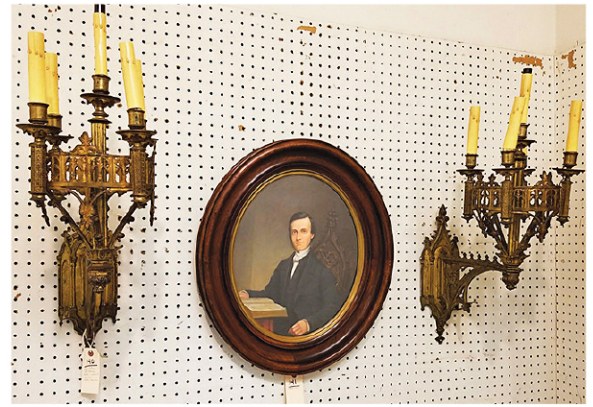

Lots 140, 141 Gothic Revival