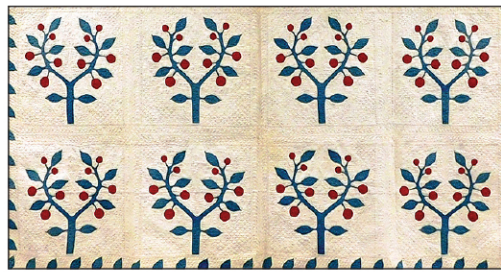

View catalog online as of August 19th at www.AuctionsAppraisers.com

Previews:

Friday, Aug. 26th, 12-4 pm
 Sunday, Aug. 28st, 2-4 pm
 Monday Aug. 29st, 12-5pm
 or by appointment.

Featuring a John Wood Jr. Philadelphia tall clock c. 1785, a Pennsylvania secretary c. 1780, a Pennsylvania hutch c. 1790, two 18th/19th C. slant lid desks, two 19th C. four drawer chests, etc.; Quilt Collection, 20+ pieces, most mid-19th C.; Books including 18th C. to modern including nine bound pamphlets by John Adams, Alexander Hamilton etc., first edition signed "T. S. Eliot", and other first editions, etc.; Stamps collection with a Columbian Expo Issue 1893 and others; Ephemera including die-cut valentines (5 lots); Weathervanes (5); 19th C. to contemporary Paintings (51), Prints and Drawings (15); Asian including a two pairs of hand-painted chests and other furniture, pierced panels, porcelain, woodblock prints, etc. (25 lots); Oriental Carpets (22); Silver including ornate serving pieces by Gorham, Kirk, Whiting, etc. (8 lots); Art Glass (5 lots); Garden furniture and decorations (6 lots) etc.

Applique, 1 of over 20 early quilts

Antonio Jacobsen, oil, 21" h.

Album quilt, c. 1841

\$4 Columbian Expo. Issue 1893, part of collection

American, 19th C., copper, 19" h.

American, 19th C., copper, 18" h.