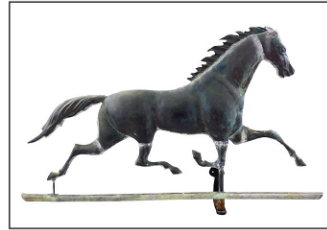

Applique, 1 of over 20 early quilts

Antonio Jacobsen, oil, 21" h.

Album quilt, c. 1841

\$4 Columbian Expo. Issue 1893, part of collection

American, 19th C., copper, 19" h.

American, 19th C., copper, 18" h.

American, 19th C., copper, 23" h.

American, "Black Hawk", 19th C., 20" h.

H. Townley scp.

Tiffany bronze "Queen Anne Lace" D881, 18" h.

Norwich, CT, c.1760 (CHS Bulletin vol. 50 no. 4 & exhibited)

18th C. American, 9 bound pamphlets by John Adams, Hamilton, etc.