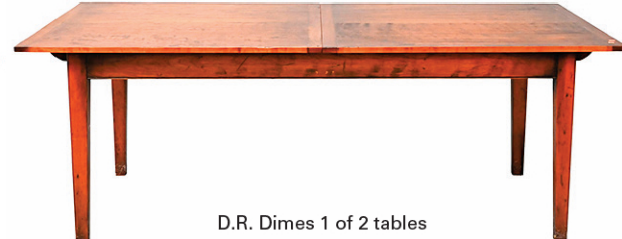

NADEAU'S

AUCTION GALLERY

Custom Furnishings and Decorative Accessories

Saturday August 20th at 10:00AM

Preview Times: Thursday August 18th, 2:00PM–6:30PM • Friday August 19th, 12:00PM–5:00PM • Saturday August 20th, 9:00AM–10:00PM

Featuring: 300-piece collection of Mt. Washington, over 50 lots of Chinese, over 75 lots of fishing collections.

Decorative Accessories: Tiffany, 15 Lots of Jewelry, Chinese Porcelain and Jade, Coin Collections, Baseball and Collectible Cards, Greg Shoener Redware Collection, Sterling Flatware Sets, Luna Hymas-Smith, Terry Evans, Specimen Collection, Crown Milano, Burmese, Pairpoint, Minton, Fishing Rods, Reels, Lures Collection, African Leather Shields and Pottery, Royal Flemish.

Paintings and Works on Paper: Calder, Hamilton King, Audubon, Botanical, Watercolor on Canvas.

Furnishings: Margolis, D.R. Dimes Sets, Stickley, Maitland Smith, Antiques, Leather Contemporary, Knabe Baby Grand Piano

Carpet and Rugs: Kazvin, Bokara, Karastan, Hamadon, Heriz, Sarouk, etc...

Provenance:

Estate of Peter Tillou, Litchfield, Connecticut.
Estate of Wallace Bradway, New Haven, Connecticut.
National Art Club, Gramercy Park, NYC.
From the Estate of Elwyn W. Lemon, Enfield, Connecticut.

NadeausAuction.com

Bid live at Liveauctioneers • Bidsquare • Invaluable

25 Meadow Rd., Windsor, CT 06095 • 860-246-2444 or 524-8666 • info@NadeausAuction.com