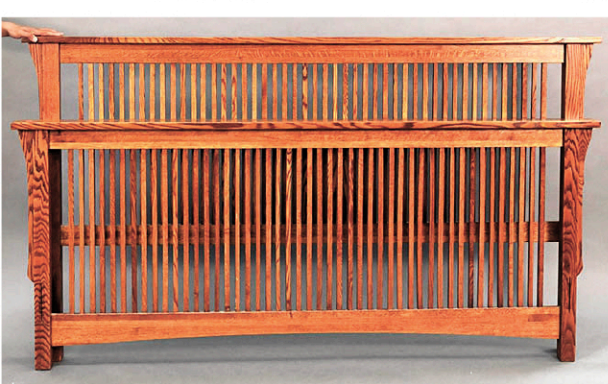

Robert Gruppe 30" x 40"

Constantin Kluge, o/c, 19" x 23"

Marcel Janco, o/b, 19" x 27"

William Didier-Pouget, o/c, 50" x 78"

2 of 10 Baker

Italian, 19th century

Teak

Loet Vanderveen, 1 of 2, Ht. 19"