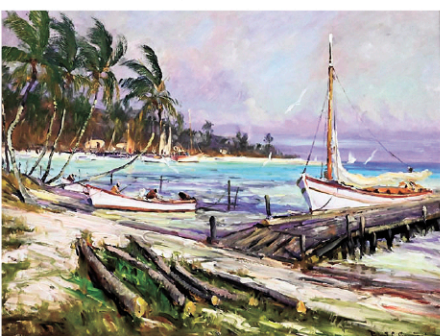

Robert Gruppe 30" x 40"