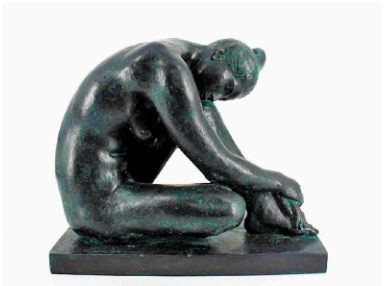

FERNAND LEGER, Gouache
Est \$250,000 to \$350,000

SAUL STEINBERG, "Las Vegas "

SIR THOMAS LAWRENCE

Castaneda Bronze

Signed Commode

Alexander Cabonell

Van Cleef & Arpels

Fiske Weathervane