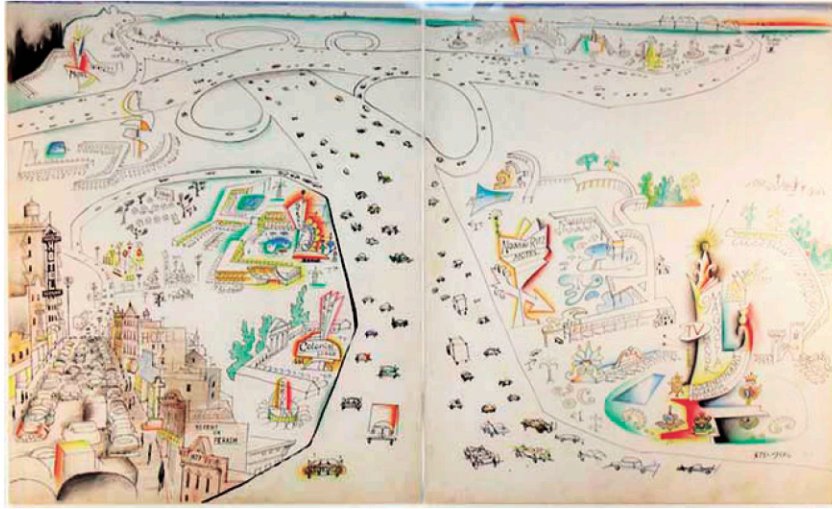

SAUL STEINBERG, "Las Vegas "