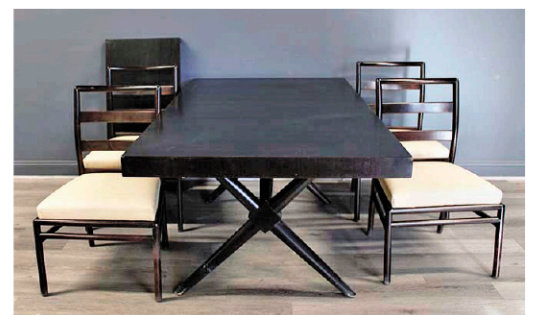

Angel Bottello Bronze

Hans Wegner Day Bed

Heriz (1 of 3)

Gibbings Set

www.ClarkeNY.com

2372 Boston Post Road, Larchmont, NY 10538 | Ph: 914-833-8336 | Fax: 914-833-8357 | Email: info@clarkeny.com