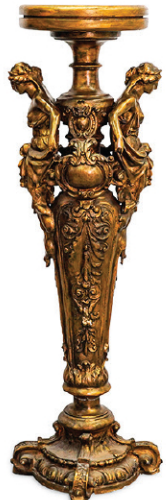

Akiba Antiques

THE ECLECTIC EYE

Tuesday, January 25 • 12:00 EST

14k Gold, Emerald and Diamond Bangle Bracelet

Modernist Erotic Nude Granite Sculpture

Leon Herbo (French/Belgian, 1850-1907) Oil On Canvas

Chinese Carved Jadeite Plaque W/ 14k Gold

Medieval Knights Helmet Decanter Caddy Set

(12Pc) Tane Sterling Silver Charger Plates

Daum Nancy & Louis Majorelle Glass Vase

French Style Grand Ornate Pedestal

Important Large Japanese Dragon Censer

Large Maitland Smith Camel Serving Table

August Von Siegen (German, B. 1850) Oil On Panel

Pair Of 19th Century Limoges Enamel Candlesticks

Pair Of Bronze Guardian Lion Statues

RETNA (B. 1979) Watercolor On Paper

Pair Of Art Moderne Gilt Bronze Flambe Earthenware

Limoges French Porcelain Granite Topped Pedestals

Antique Louis XIV Oil On Canvas Portrait Painting

19th Century Chinese Blue And White Lotus Vase

(151 Pc) Tiffany & Co Limoges Tableware Set

C. Mirval Bone and Patinated Bronze Dancer Sculpture