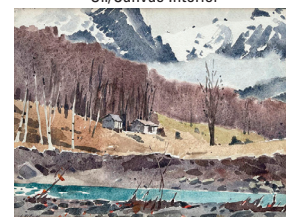

1186) James Edmond Fitzgerald Watercolor Hillside House Seattle