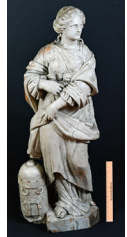

1013) Early Carved & Painted Sculpture