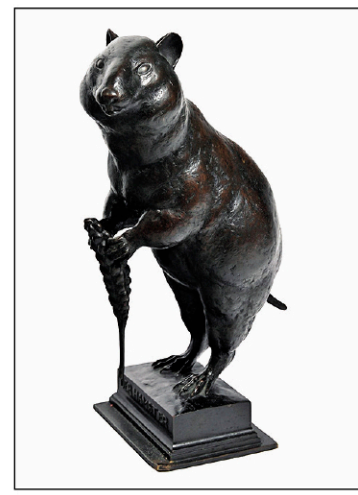

Follow us on Facebook, Pinterest, Twitter & Instagram.

A Rare and Magnificent Chinese Monumental Theatrical Diorama with Kingfisher Feather Embellishment.
Estimate: \$20,000 / 30,000

EDOUARD LEON CORTES (French, 1882 - 1969), "Theatre Cymnastique," oil on canvas
Estimate: \$10,000 / 15,000