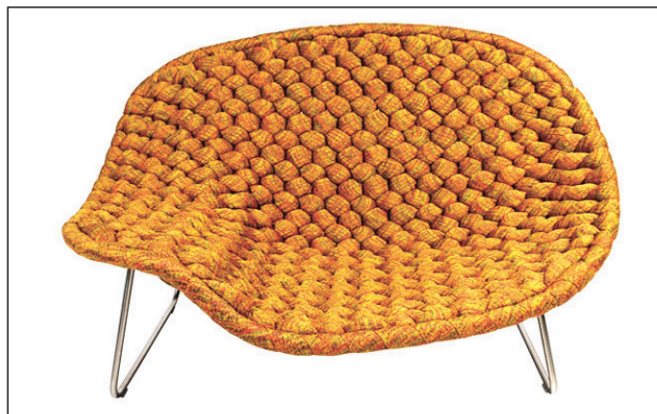

Paolo Lenti "Shito" Chaise Lounge.
Estimate: $1,000. 1,500