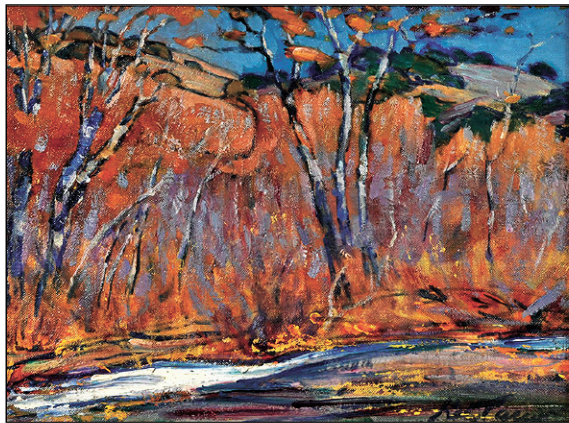

CALIFORNIA SCHOOL (20th century), Trees Against a Hilly Landscape, 1940, oil on panel
Estimate: $400 / 600