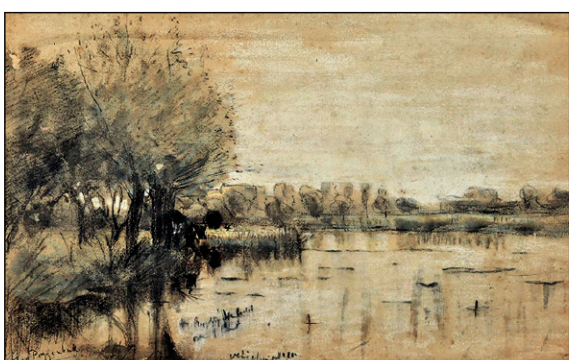

UNKNOWN ARTIST (20th Century),
Trees by a Pond Scene, pastel and charcoal on paper
Estimate: $500 / 700