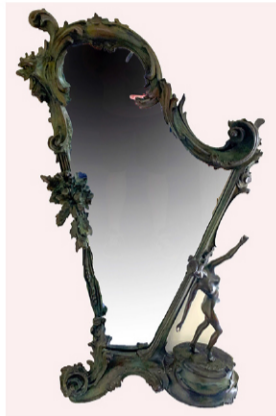

PART V OF SEVERAL SALES TO OFFER CONTENTS OF THE CLINTON, MASS. MUSEUM (THE GALLERY OF AFRICAN ART)

The now closed museum was opened by Gordon Lankton.

Exceptional rarities in this sale include lots 5, 8, 12, 17, 21, 22, 30 and 31. (40 Lots)

Sale includes properties from a Poughkeepsie, New York and a Woodstock, New York estate and includes important American and European artworks; an extensive group of sterling silver by the prominent makers; estate jewelry; orientalia; art glass; bronzes; porcelains; art deco & art nouveau.

AMERICAN AND EUROPEAN PAINTINGS: Rodin watercolor; Picasso drawing; American oil by Edward Cucuel; charcoal drawing by Robert Riggs; oil by Joseph Enneking; watercolor by Thomas Sully; oil by Benjamin Kopman; Modernist brush drawing by Blanche Lazzell; Warren Sheppard (needing restoration) and so many others. Works on paper by Keith Haring; Kamil Kubik; Rare Erte serigraph. **IMPORTANT GROUP OF STERLING SILVER:** Tiffany & Co.; Cartier; Georg Jensen; Buccellati; S. Kirk & Sons; French; Dutch; English Georgian; Mexican; Arts and Crafts. (More than 100 pcs. in the sale). **COINS** incl. silver dollars, quarters. **ESTATE JEWELRY** to include 14K Bulova vintage man's watch; 22K Chinese brooch; 18K gold and enameled/coral ring; 18K gold and pearl ring; 14K gold and jade pendant & earrings; Tiffany & Co. sterling bracelet and other Tiffany; Gucci keychain; loads of costume jewelry being sold in large lots. **ART NOUVEAU AND ART DECO** to include 19th C. newel post lamp sgd. Mestais; monument bronze La Danse. Eugene Marioton; Czechoslovakian full bouquet glass fruit lamp with matching mirrored undertray; orange and black Art Deco Czech console set and tumblers; French Poster. **RARE WELLER POTTERY JARDINIERE AND PEDESTAL BY RUDOLF**

LORBER, HEAD OF WELLER DESIGN, PARROT AND BIRD. (Extra pedestal) **ORIENTALIA** to include a monumental dragon boat on teakwood stand; jades; Canton; Rose Medallion; pottery; stoneware; lamps; jewelry. **PORCELAINS:** Royal Crown Derby; Minton; Meissen; Dresden; Coll. Of Lladro Figures; **ART GLASS:** Collection of Studio Art Glass vases, bowls, perfumes, candlesticks all signed and dated incl. pcs. by Lundberg, O'Brien and others. Coll. of sgd, art glass paperweights. **LARGE COLLECTION OF HOLLYWOOD AND CELEBRITY VINTAGE PHOTOGRAPHS AS WELL AS NEGATIVES.** Many being sold in large lots. With back stamps and publicity snipes. Vintage football, baseball, golf and auto racing photos. **COLLECTIBLE EPHEMERA:** Programs; rare trading cards; baseball cards; autographed sports photos and other celebrity autographs. **U.S. NAVY & ARMY MILITARY UNIFORMS, INSIGNIAS, PATCHES** incl. a Spanish American War Officer's Jacket; Korean war era uniforms etc.

A GREAT DIVERSE SALE WITH SOMETHING FOR EVERYONE —FROM FINE ART AND RARE ANTIQUITIES TO JUST FUN NOSTALGIA

Prospective bidders must register in advance in order to participate. Bidders may also bid by telephone or by absentee bidding. Online bidders are subject to a 25% buyer's premium, Others 22%.

Inquiries may be directed to Joanne Grant at mag2715jag@aol.com or by phone 914-882-7356

Terms: Cash, Visa, M/C, Discover, Paypal, or checks, if known to us, and with the understanding that merchandise may be held until check clears

**Auctioneers:
Joanne C. Grant & John Paul
www.midhudsongalleries.com**

Online bidding at:
www.liveauctioneers.com
& www.bidspirit.com