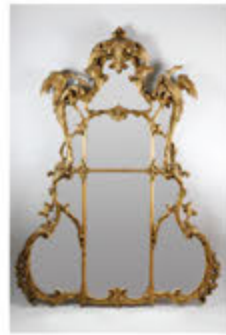

Ralph Cahoon

Joseph Enneking

Emile Grappe

Asian

Stickley Bow-Arm
Morris Chair, c. 1901

Phebe Almy
Portsmouth, RI 1801

Ralph Cahoon China Trade
Sailor and Mermaid

Tiffany Studios
Dogwood Lamp