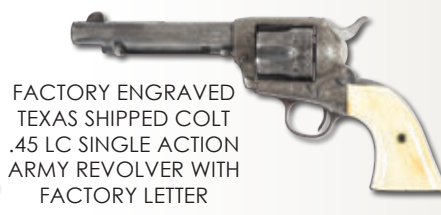

# EXTRAORDINARY FIREARMS

MAY 28 & 29, 2020  
Auction Begins at 10:00AM

SINGER  
MANUFACTURING  
COMPANY M1911A1  
SEMI-AUTOMATIC PISTOL

ENGRAVED COLT  
SHERIFF'S MODEL  
SINGLE ACTION  
REVOLVER IN .44-.40  
WITH EXTRA .44  
SPECIAL CYLINDER

FACTORY ENGRAVED  
TEXAS SHIPPED COLT  
.45 LC SINGLE ACTION  
ARMY REVOLVER WITH  
FACTORY LETTER

DOCUMENTED  
FACTORY ENGRAVED  
BLACKPOWDER COLT  
.45 LC SINGLE ACTION  
ARMY REVOLVER

VOLCANIC NAVY PISTOL  
WITH 8" BARREL

CASED 1893 BORCHARDT  
BY LUDWIG LOEWE WITH  
4 MATCHING MAGAZINES  
AND ACCESSORIES

COLT U.S. CAVALRY .45 LC  
SINGLE ACTION ARMY  
REVOLVER WITH FACTORY LETTER

ALFRED SCHILLING .375 H&H  
BOLT ACTION RIFLE