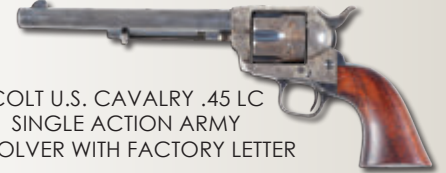

# EXTRAORDINARY FIREARMS

MAY 28 & 29, 2020  
Auction Begins at 10:00AM

SINGER  
MANUFACTURING  
COMPANY M1911A1  
SEMI-AUTOMATIC PISTOL

ENGRAVED COLT  
SHERIFF'S MODEL  
SINGLE ACTION  
REVOLVER IN .44-.40  
WITH EXTRA .44  
SPECIAL CYLINDER

FACTORY ENGRAVED  
TEXAS SHIPPED COLT  
.45 LC SINGLE ACTION  
ARMY REVOLVER WITH  
FACTORY LETTER

DOCUMENTED  
FACTORY ENGRAVED  
BLACKPOWDER COLT  
.45 LC SINGLE ACTION  
ARMY REVOLVER

VOLCANIC NAVY PISTOL  
WITH 8" BARREL

CASED 1893 BORCHARDT  
BY LUDWIG LOEWE WITH  
4 MATCHING MAGAZINES  
AND ACCESSORIES

COLT U.S. CAVALRY .45 LC  
SINGLE ACTION ARMY  
REVOLVER WITH FACTORY LETTER

ALFRED SCHILLING .375 H&H  
BOLT ACTION RIFLE