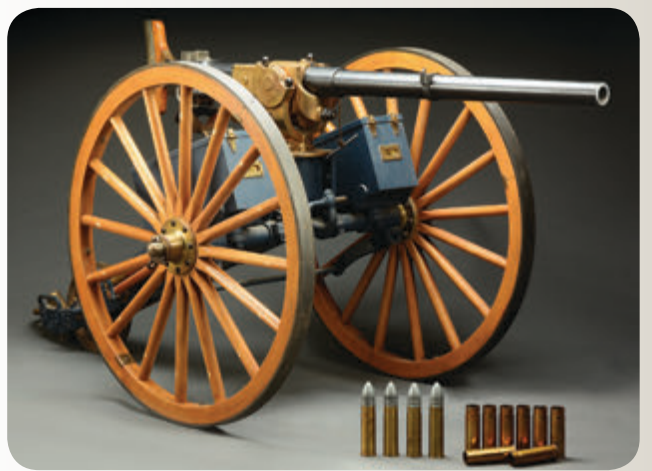

# EXTRAORDINARY FIREARMS

MAY 28 & 29, 2020  
Auction Begins at 10:00AM

SINGER  
MANUFACTURING  
COMPANY M1911A1  
SEMI-AUTOMATIC PISTOL

ENGRAVED COLT  
SHERIFF'S MODEL  
SINGLE ACTION  
REVOLVER IN .44-.40  
WITH EXTRA .44  
SPECIAL CYLINDER

FACTORY ENGRAVED  
TEXAS SHIPPED COLT  
.45 LC SINGLE ACTION  
ARMY REVOLVER WITH  
FACTORY LETTER

DOCUMENTED  
FACTORY ENGRAVED  
BLACKPOWDER COLT  
.45 LC SINGLE ACTION  
ARMY REVOLVER

VOLCANIC NAVY PISTOL  
WITH 8" BARREL

CASED 1893 BORCHARDT  
BY LUDWIG LOEWE WITH  
4 MATCHING MAGAZINES  
AND ACCESSORIES

COLT U.S. CAVALRY .45 LC  
SINGLE ACTION ARMY  
REVOLVER WITH FACTORY LETTER

ALFRED SCHILLING .375 H&H  
BOLT ACTION RIFLE

HIGH CONDITION MARLIN ROCKWELL MODEL 1918  
BROWNING AUTOMATIC RIFLE (B.A.R.) MACHINE GUN

MASSIVE NOBLE'S  
SPORTING AMMUNITION  
CARTRIDGE BOARD

ORIGINAL COLT COMMERCIAL  
MODEL 1919 BROWNING AUTOMATIC  
RIFLE (B.A.R.) MACHINE GUN