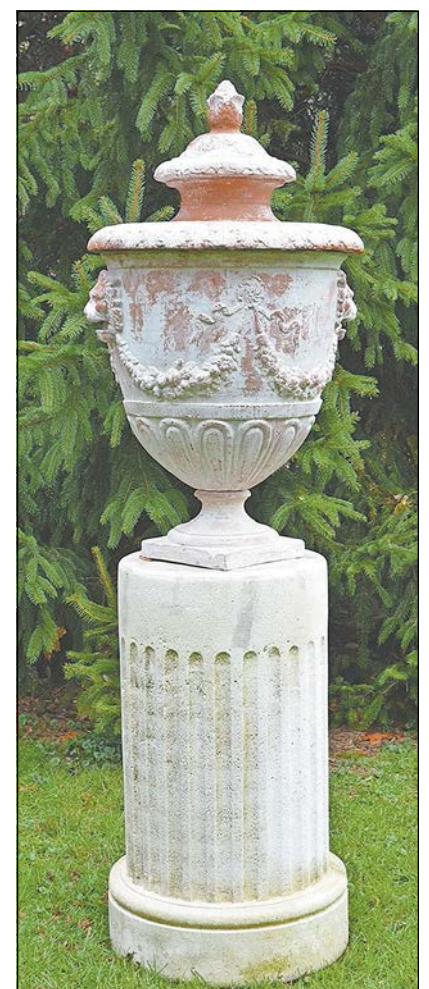

BARBARA ISRAEL GARDEN ANTIQUES, Katonah, N.Y. — A lidded terracotta urn, with white-washed finish, the body with floral and ribbon swags and lion masks, French, circa 1880, on associated composition stone fluted columnar base, American, circa 1980. Overall height 70 inches. Provenance: Ex-collection historic 1805 Hudson Valley estate.