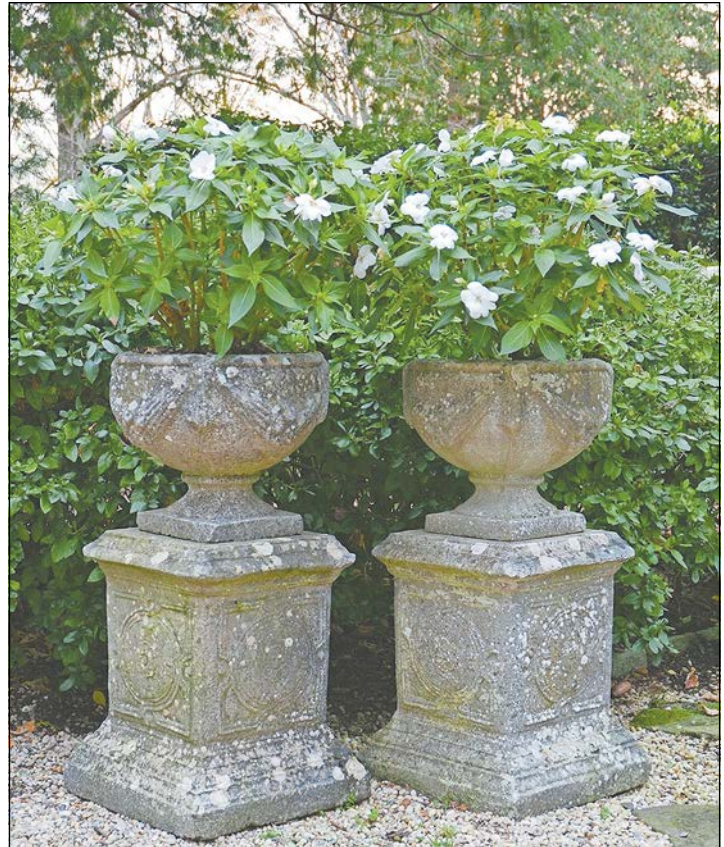

**BARBARA ISRAEL GARDEN ANTIQUES, Katonah, N.Y.** — A pair of composition stone planters with swag and tassel motif, each atop a square pedestal with portrait medallions on the four sides, English, circa 1960, with a 33-inch overall height.