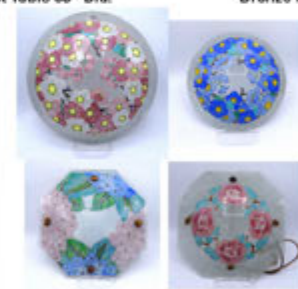

Loys Lucha Fixtures