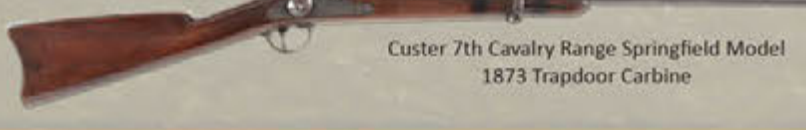

Flintlock Kentucky Rifle Signed "P. Hess"

Fine Early Custer 7th Cavalry Range US Model 1873 Springfield Trapdoor Carbine

Fine Westley Richards Sxs Shotgun Made for Abercrombie & Fitch

Beautiful Winchester Model 21 16 Bore Shotgun