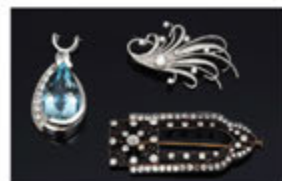

1131) 30.81 Ctw
Aquamarine In
14k Pendant
w/ Diamonds;
1161) 18k Diamond
Brooch By Jabel,
Ca 1960's;
1100) Circa 1900
Uniquely Elegant 18k
& Diamond Brooch