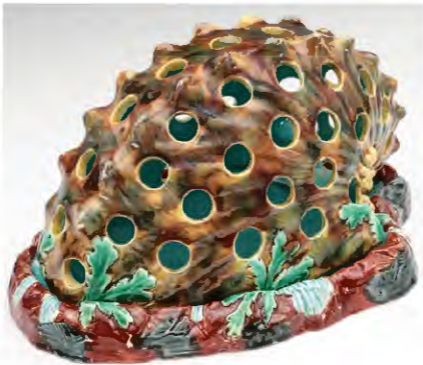

Estate Auction

Saturday, July 27 at 10am

SOULIS AUCTIONS

**529 W. Lone Jack – Lee's Summit Rd,
Lone Jack, Missouri 64070**

*Art Glass, Pottery, Antiques and
Collector's Items Featuring
The Ben Davis Collection*

A Large and Rare Gorham Sterling Silver Jardiniere

Rare and Unusual Majolica

Handel Bronze Harp Floor Lamp with Steuben Shade

Daum, Gallé, Moser,
Richard Mt. Washington,
Tiffany and Other Art Glass

A Rare and Curious Hand Hammered
Reed and Barton Art Nouveau Ewer