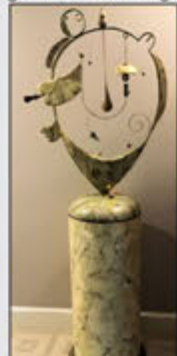

American gothic 19thC sewing stand

Lg tall mahogany tall clock (Waltham Clock Co Retailed A. Stowell) w/tubes and moon dial

Quality modern coffee table with brass snake accent

Waltham banjo clock with George Washington

Carved hardstone wall plaques

Estate furnishings and accessories

Italian carved column lamps (painted)

Tommy Simpson marbled sculpture (also a Tommy Simpson tall clock)

Carved Italian cabinet with stained glass doors