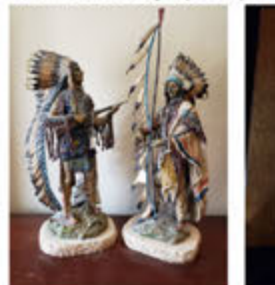

o/c Carlton Wiggins 1926

Lg Variety Estate Coins & Jewelry

Lg Marine Watercolor G. Thompson

Sterling Silver Tea & Coffee Sets

Carl Kauba & Ralph Roybal Signed Indian Bronzes

Key Date Lincoln Cents 1909 S/S & 1914-D

14kt Yale Skull & Bones Club 1921 Pin & Charm

Wavecrest & Handel Items

Grand Baroque & Several Lots Of Sterling

Silver Decorated Parade Saddle Rowell Co. Hayward, Calif.

**We Have A Very Interesting & Quality Sale With Over 250 Lots From East Haven, Wallingford, Meriden & Other Local Estates All To Be Sold In An Old School, No Internet Bidding Public Auction**