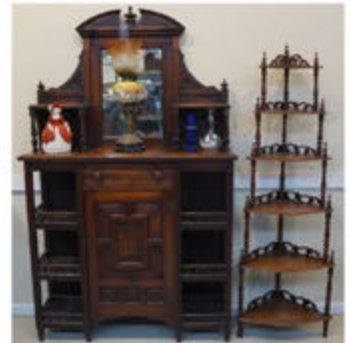

ANTIQUES AUCTION

TUESDAY, JUNE 4th at 4:00 PM

Preview: from noon auction day.

VINTAGE ACCESSORIES: Original Post Office Slots and Sign from BIRCHARDVILLE, PA Post Office; Gilt Copper Eagle Weathervane; Norman Geddes Design Magazine Rack with Red Bakelite Handle; Flying Goose Whirligig; 24" Wooden Bowl; Pr. Cast Iron Cupid Planters; Japanese Lacquer Egg-Shaped container with Flying Cranes; Doris Stauble Blueberry Arrangement; Cast Iron Rabbit Chocolate Mold; 2 Tall Case Clocks and Others; Vega Inlaid Mandolin; 1952 HUDSON Bakelite Viewer with Promotional Slides; 4' Wooden Speedboat Model; Store Coffee Grinder; Graphophone; Baskets; Stoneware; Several Nice Oriental Scatter Rugs; Cast Iron Bells; R/R Lanterns-Red, Green & Amber Globes; Staffordshire Blue Transferware; Majolica; 2 Pair of 14" Engraved Crystal Candlesticks; Other Cut Glass; Washington American Independent Transfer Plate....

ADVERTISING: Quantity of Old Country Store Items: Large and Small Tins; Diamond Dye Cabinet; Wooden Crates; Die Cuts; Store Products; Signs, Ansco Clock; Quaker State Oil Sign....

TOYS: Wyandotte Streamline Lowboy with Steam Shovel; Keystone RR Riding Engine; **TRAINS:** American Flyer Royal

FURNITURE: Empire Center Table with Animal Feet; Figured Maple Tripod Tea Table; Lots of Country Items Including Pine Dry Sink with Shelf Back; Set Hitchcock Chairs; 2 Shaker Rockers; Arts and Crafts Oak Desk; Blanket Chests; Stack Bookcases....