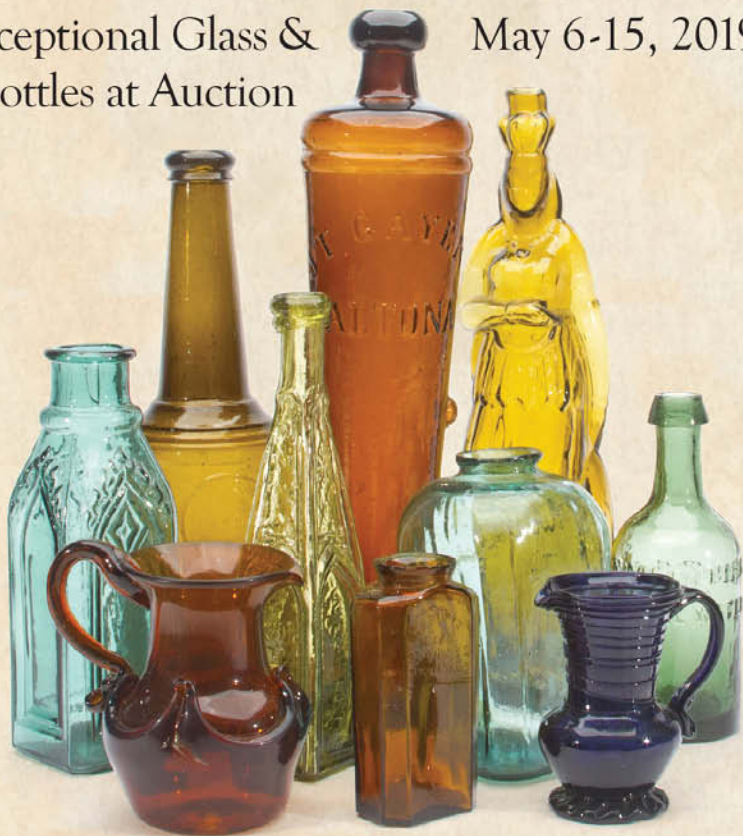

Heckler

The Collection of Dr. Charles & Jane Aprill

The Not Blue Items
Exceptional Glass &
Bottles at Auction

Session I
May 6-15, 2019

Including Early Glass, Bottles, Flasks, Medicine, Ink, Bitters, Whiskey,
Pickle, Soda and Mineral Water Bottles, Tableware and More