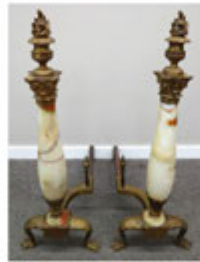

State Line Auctions & Estate Services

80 Main Street, Canaan, CT 06018 at the Intersection of Rt 44 & Rt 7S

860-453-4370 • statelineauctions@gmail.com

APRIL ESTATE AUCTION

April 28, 2019 @ 11:30 AM

Preview Hours: Thursday, Friday & Saturday 10-4 & Sunday from 9 a.m. until Auction Starts.

Initial Pictures can be viewed at auctionzip.com, Auctioneer ID#22549

Register for Online Bidding at liveauctioneers.com/state-line-auctions

Our Spring auction features modern art, by Earl Hubbard, wonderful fresh items from two prominent Sharon and Litchfield homes. To include: early Staffordshire, collection of portrait miniatures, early Asian porcelains, modern designer furniture, large lots of early blue and white porcelains, garden elements and teak furniture, silver, bronzes, 150 pieces of Copeland Spode, traditional antiques, banjo, Oriental carpets, traditional furniture and antiques and much, much more!

A great sale! Plan to Attend. This Auction, as Always, is Fast Paced, Unreserved and No Nonsense.

Our Terms: We have an 18% Buyer's Premium on All Purchases In House, when paid with credit card, and 15%, when paid with cash or check. All Online Purchases have a 20% Buyer's Premium. We accept Master Card, Visa, American Express, Good Check and Cash • All Items Sold AS IS and AS FOUND

For Questions or to Leave Bids Please Call [860-453-4370](tel:860-453-4370)