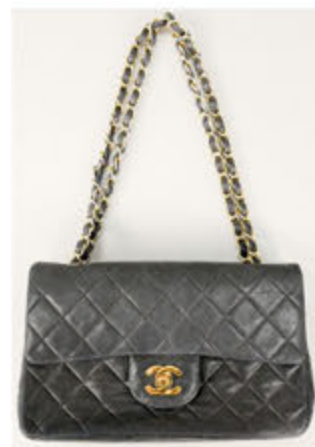

Peter Reginato, ht. 96 in., wd. 74 in.

Yamaha, GH1 (like new)

Dennis Basso sable (1 of 2)

Duffner & Kimberly, dia. 16 in.

Chanel (1 of 2)

Whit Conrad (1 of several)

Affortunato Gory bronze, ht. 17 in., wd. 16 in.