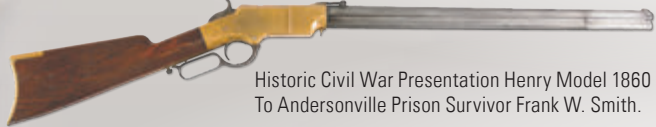

Forensics Confirmed Custer Battlefield US Model 1873 Springfield Trapdoor Carbine.

Herman Goering's Superb Merkel 201E Over-Under Blitz Ejector Double Rifle With Extra Rifle/ Shotgun And Double Shotgun Barrels

Extraordinarily Rare Factory Engraved Gilded Frame 1866 Winchester Rifle With Factory Deluxe 4X Wood Stock.

Rare Winchester Family Presentation Deluxe Conrad Ulrich Engraved Winchester Model 1866 Lever Action Rifle.

Volcanic Arms Co. Lever Action Pistol Carbine.

Outstanding Grade One Winchester 1895 Embellished by John Ulrich

Historic Civil War Presentation Henry Model 1860 Rifle To Andersonville Prison Survivor Frank W. Smith.

The Most Important 20th Century Russian Shotgun Extant - A Purdey Type Action Tula Army Vostock M-11 Model 12 Bore Attributed to Nikita Khrushchev With Incredible Casing.

A Dream Trio Famars Abbiatico and Salvinelli 20, 28, and .410 Gauge Set with Cases Engraved by Fracassi.