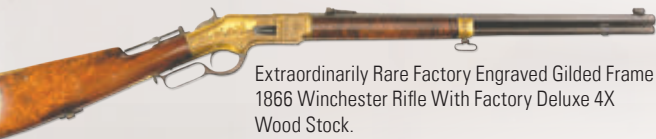

Fantastic Factory Documented Special Order Winchester Model 1876 .50 Express, Ulrich Engraved Deluxe Rifle.

Spectacular Hoggson Engraved And Silver Plated Henry Rifle (1864).

Forensics Confirmed & Soldier ID'd Custer Battlefield US Model 1873 Springfield Trapdoor Carbine.

Forensics Confirmed Custer Battlefield US Model 1873 Springfield Trapdoor Carbine.

Herman Goering's Superb Merkel 201E Over-Under Blitz Ejector Double Rifle With Extra Rifle/ Shotgun And Double Shotgun Barrels

Extraordinarily Rare Factory Engraved Gilded Frame 1866 Winchester Rifle With Factory Deluxe 4X Wood Stock.

Rare Winchester Family Presentation Deluxe Conrad Ulrich Engraved Winchester Model 1866 Lever Action Rifle.