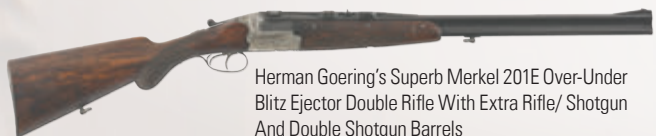

Fantastic Factory Documented Special Order Winchester Model 1876 .50 Express, Ulrich Engraved Deluxe Rifle.

Spectacular Hoggson Engraved And Silver Plated Henry Rifle (1864).

Forensics Confirmed & Soldier ID'd Custer Battlefield US Model 1873 Springfield Trapdoor Carbine.

Forensics Confirmed Custer Battlefield US Model 1873 Springfield Trapdoor Carbine.

Herman Goering's Superb Merkel 201E Over-Under Blitz Ejector Double Rifle With Extra Rifle/ Shotgun And Double Shotgun Barrels