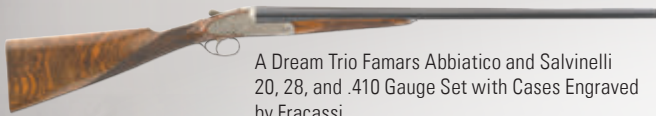

Forensics Confirmed Custer Battlefield US Model 1873 Springfield Trapdoor Carbine.

Herman Goering's Superb Merkel 201E Over-Under Blitz Ejector Double Rifle With Extra Rifle/ Shotgun And Double Shotgun Barrels

Extraordinarily Rare Factory Engraved Gilded Frame 1866 Winchester Rifle With Factory Deluxe 4X Wood Stock.

Rare Winchester Family Presentation Deluxe Conrad Ulrich Engraved Winchester Model 1866 Lever Action Rifle.

Volcanic Arms Co. Lever Action Pistol Carbine.

Outstanding Grade One Winchester 1895 Embellished by John Ulrich

Historic Civil War Presentation Henry Model 1860 Rifle To Andersonville Prison Survivor Frank W. Smith.

The Most Important 20th Century Russian Shotgun Extant - A Purdey Type Action Tula Army Vostock M-11 Model 12 Bore Attributed to Nikita Khrushchev With Incredible Casing.

A Dream Trio Famars Abbiatico and Salvinelli 20, 28, and .410 Gauge Set with Cases Engraved by Fracassi.