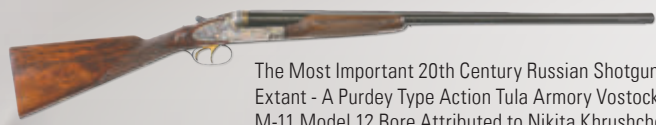

Forensics Confirmed Custer Battlefield US Model 1873 Springfield Trapdoor Carbine.

Herman Goering's Superb Merkel 201E Over-Under Blitz Ejector Double Rifle With Extra Rifle/ Shotgun And Double Shotgun Barrels

Extraordinarily Rare Factory Engraved Gilded Frame 1866 Winchester Rifle With Factory Deluxe 4X Wood Stock.

Rare Winchester Family Presentation Deluxe Conrad Ulrich Engraved Winchester Model 1866 Lever Action Rifle.

Volcanic Arms Co. Lever Action Pistol Carbine.

Outstanding Grade One Winchester 1895 Embellished by John Ulrich

Historic Civil War Presentation Henry Model 1860 Rifle To Andersonville Prison Survivor Frank W. Smith.