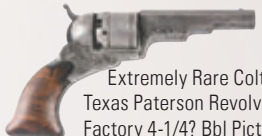

Extremely Rare Colt No. 5 Texas Paterson Revolver With Factory 4-1/4" Bbl Pictured On Pg 144 Of The Paterson Colt Book.