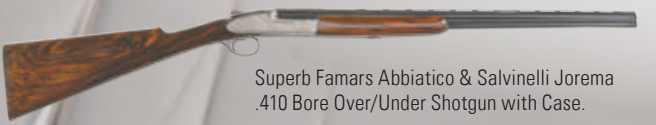

The Most Important 20th Century Russian Shotgun Extant - A Purdey Type Action Tula Army Vostock M-11 Model 12 Bore Attributed to Nikita Khrushchev With Incredible Casing.

A Dream Trio Famars Abbiatico and Salvinelli 20, 28, and .410 Gauge Set with Cases Engraved by Fracassi.

Beautifully Engraved and Appointed Heym Model 88 Millennium Double Rifle with Extra Barrels, Two Scopes and Case.

Truly Exceptional and exceedingly Rare Boss & Co. Best 28ga Side by Side with Case.

Superb Famars Abbiatico & Salvinelli Jorema .410 Bore Over/Under Shotgun with Case.

Ivo Fabbri Tippo Piccone Extra Over Under Shotgun with Case.

Early and Fine Moravian Flintlock Rifle Attributed to Andreas Albrecht.

Extremely Rare High Relief Engraved By John Ulrich 1866 Winchester Rifle Displayed At The 1876 Philadelphia World Exposition.

Engraved Model 1860 Henry Rifle.

Fantastic Full Silver Plate Hoggson Engraved Model 1860 Henry Rifle.

Extremely Rare 1st Model Flatside Winchester Model 1866 Lever Action Rifle.

Engraved And Silver-Plated Henry Marked Winchester Model 1866 Rifle With Splendid 3X Style Factory Deluxe Walnut Stock.