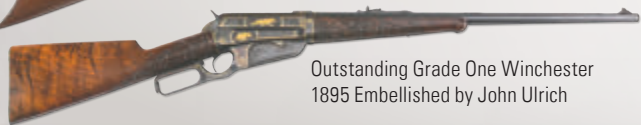

Volcanic Arms Co. Lever Action Pistol Carbine.

Historic Civil War Presentation Henry Model 1860 Rifle To Andersonville Prison Survivor Frank W. Smith.