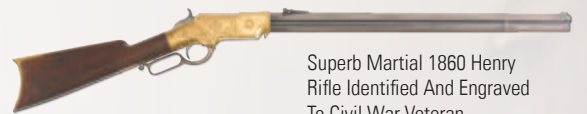

Lot Of 6: Cased And Factory "D" Engraved Colt Single Action Army Revolvers.

EXTRAORDINARY, SPORTING, & COLLECTOR

FIREARMS

April 24 & 25, 2019

Auction Begins at 9:00 AM EDT

Prime Pattern 8 Engraved Winchester Model 1894 Takedown Special Order Rifle

Cased Henry Repeating Arms Model 1860 Lever Action Rifle.

Four Gun Set of Ithaca Single Barrel Shotguns with Fine Gold Inlay and Engraving by McGraw in Near New Condition with Original Boxes

Stunning Famars Abbiatico & Salvinelli 28 Bore Jorema 2 Barrel Set Shotgun with Case Engraved by Pedersoli.

"The Hummingbird Guns" : Incredibly Rare Pair of Westley Richards .410 Best Droplock Shotguns with Superb Multi-colored Gold Inlay with Case.

Exquisite Holland and Holland Royal Deluxe Rifle with oak and leather case.

Incredible Ulrich Engraved Grade 10 Marlin Model 1892 Lever Action Rifle (1896).

Superb Martial 1860 Henry Rifle Identified And Engraved To Civil War Veteran.

100 Grain Cordite .577 Holland & Holland Royal Hammerless Ejector Dangerous Game Stopping Double Rifle with Scope and Case.