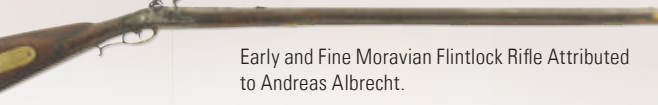

Beautifully Engraved and Appointed Heym Model 88 Millennium Double Rifle with Extra Barrels, Two Scopes and Case.

Truly Exceptional and exceedingly Rare Boss & Co. Best 28ga Side by Side with Case.

Superb Famars Abbiatico & Salvinelli Jorema .410 Bore Over/Under Shotgun with Case.

Ivo Fabbri Tippo Piccone Extra Over Under Shotgun with Case.

Early and Fine Moravian Flintlock Rifle Attributed to Andreas Albrecht.

Extremely Rare High Relief Engraved By John Ulrich 1866 Winchester Rifle Displayed At The 1876 Philadelphia World Exposition.

Engraved Model 1860 Henry Rifle.

Fantastic Full Silver Plate Hoggson Engraved Model 1860 Henry Rifle.

Extremely Rare 1st Model Flatside Winchester Model 1866 Lever Action Rifle.

Engraved And Silver-Plated Henry Marked Winchester Model 1866 Rifle With Splendid 3X Style Factory Deluxe Walnut Stock.