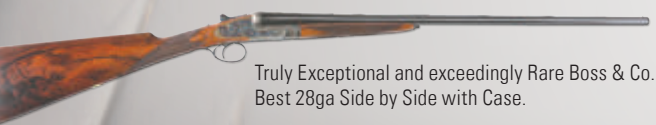

Extraordinarily Rare Factory Engraved Gilded Frame 1866 Winchester Rifle With Factory Deluxe 4X Wood Stock.

Rare Winchester Family Presentation Deluxe Conrad Ulrich Engraved Winchester Model 1866 Lever Action Rifle.

Volcanic Arms Co. Lever Action Pistol Carbine.

Outstanding Grade One Winchester 1895 Embellished by John Ulrich

Historic Civil War Presentation Henry Model 1860 Rifle To Andersonville Prison Survivor Frank W. Smith.

The Most Important 20th Century Russian Shotgun Extant - A Purdey Type Action Tula Army Vostock M-11 Model 12 Bore Attributed to Nikita Khrushchev With Incredible Casing.

A Dream Trio Famars Abbiatico and Salvinelli 20, 28, and .410 Gauge Set with Cases Engraved by Fracassi.

Beautifully Engraved and Appointed Heym Model 88 Millennium Double Rifle with Extra Barrels, Two Scopes and Case.

Truly Exceptional and exceedingly Rare Boss & Co. Best 28ga Side by Side with Case.

Superb Famars Abbiatico & Salvinelli Jorema .410 Bore Over/Under Shotgun with Case.