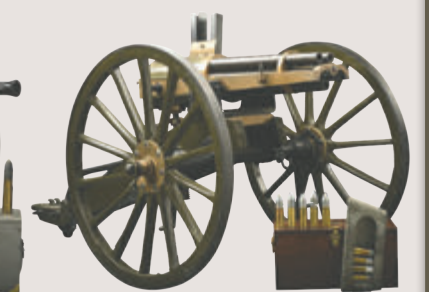

Historic Spanish American War Used French Hotchkiss 37 mm Revolving Cannon Provenance On Carriage With Accessories