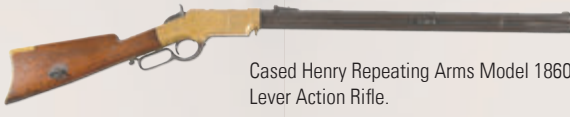

Splendid and Very Rare Cased Pair of Forsythe Patent D-Slide Primer Dueling Pistols by George Davison, Alnwick (1827-1834).

Rare Winchester Model 1890 Single-W Cartridge Board.

Exquisite UMC Framed Cartridge Store Display Board.

Lot Of 6: Cased And Factory "D" Engraved Colt Single Action Army Revolvers.

EXTRAORDINARY, SPORTING, & COLLECTOR

FIREARMS

April 24 & 25, 2019

Auction Begins at 9:00 AM EDT

Prime Pattern 8 Engraved Winchester Model 1894 Takedown Special Order Rifle

Cased Henry Repeating Arms Model 1860 Lever Action Rifle.

Four Gun Set of Ithaca Single Barrel Shotguns with Fine Gold Inlay and Engraving by McGraw in Near New Condition with Original Boxes

Stunning Famars Abbiatico & Salvinelli 28 Bore Jorema 2 Barrel Set Shotgun with Case Engraved by Pedersoli.

"The Hummingbird Guns" : Incredibly Rare Pair of Westley Richards .410 Best Droplock Shotguns with Superb Multi-colored Gold Inlay with Case.

Exquisite Holland and Holland Royal Deluxe Rifle with oak and leather case.