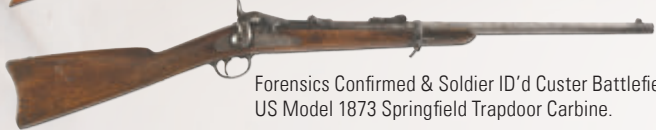

Fantastic Factory Documented Special Order Winchester Model 1876 .50 Express, Ulrich Engraved Deluxe Rifle.

Spectacular Hoggson Engraved And Silver Plated Henry Rifle (1864).

Forensics Confirmed & Soldier ID'd Custer Battlefield US Model 1873 Springfield Trapdoor Carbine.

Forensics Confirmed Custer Battlefield US Model 1873 Springfield Trapdoor Carbine.

Herman Goering's Superb Merkel 201E Over-Under Blitz Ejector Double Rifle With Extra Rifle/ Shotgun And Double Shotgun Barrels

Extraordinarily Rare Factory Engraved Gilded Frame 1866 Winchester Rifle With Factory Deluxe 4X Wood Stock.

Rare Winchester Family Presentation Deluxe Conrad Ulrich Engraved Winchester Model 1866 Lever Action Rifle.