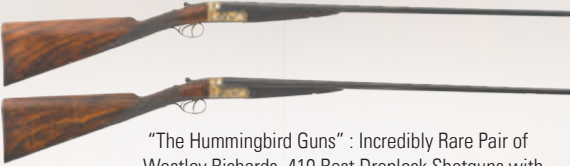

Lot Of 6: Cased And Factory "D" Engraved Colt Single Action Army Revolvers.

EXTRAORDINARY, SPORTING, & COLLECTOR

FIREARMS

April 24 & 25, 2019

Auction Begins at 9:00 AM EDT

Prime Pattern 8 Engraved Winchester Model 1894 Takedown Special Order Rifle

Cased Henry Repeating Arms Model 1860 Lever Action Rifle.

Four Gun Set of Ithaca Single Barrel Shotguns with Fine Gold Inlay and Engraving by McGraw in Near New Condition with Original Boxes

Stunning Famars Abbiatico & Salvinelli 28 Bore Jorema 2 Barrel Set Shotgun with Case Engraved by Pedersoli.

"The Hummingbird Guns" : Incredibly Rare Pair of Westley Richards .410 Best Droplock Shotguns with Superb Multi-colored Gold Inlay with Case.

Exquisite Holland and Holland Royal Deluxe Rifle with oak and leather case.