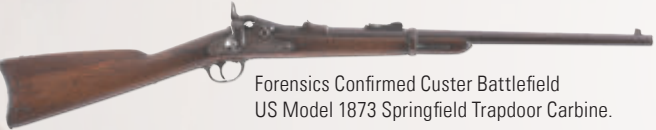

Fantastic Factory Documented Special Order Winchester Model 1876 .50 Express, Ulrich Engraved Deluxe Rifle.

Spectacular Hoggson Engraved And Silver Plated Henry Rifle (1864).

Forensics Confirmed & Soldier ID'd Custer Battlefield US Model 1873 Springfield Trapdoor Carbine.

Forensics Confirmed Custer Battlefield US Model 1873 Springfield Trapdoor Carbine.

Herman Goering's Superb Merkel 201E Over-Under Blitz Ejector Double Rifle With Extra Rifle/ Shotgun And Double Shotgun Barrels

Extraordinarily Rare Factory Engraved Gilded Frame 1866 Winchester Rifle With Factory Deluxe 4X Wood Stock.

Rare Winchester Family Presentation Deluxe Conrad Ulrich Engraved Winchester Model 1866 Lever Action Rifle.