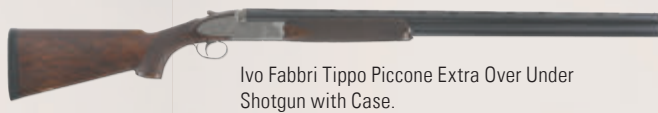

The Most Important 20th Century Russian Shotgun Extant - A Purdey Type Action Tula Army Vostock M-11 Model 12 Bore Attributed to Nikita Khrushchev With Incredible Casing.

A Dream Trio Famars Abbiatico and Salvinelli 20, 28, and .410 Gauge Set with Cases Engraved by Fracassi.

Beautifully Engraved and Appointed Heym Model 88 Millennium Double Rifle with Extra Barrels, Two Scopes and Case.

Truly Exceptional and exceedingly Rare Boss & Co. Best 28ga Side by Side with Case.

Superb Famars Abbiatico & Salvinelli Jorema .410 Bore Over/Under Shotgun with Case.

Ivo Fabbri Tippo Piccone Extra Over Under Shotgun with Case.

Early and Fine Moravian Flintlock Rifle Attributed to Andreas Albrecht.

Extremely Rare High Relief Engraved By John Ulrich 1866 Winchester Rifle Displayed At The 1876 Philadelphia World Exposition.

Engraved Model 1860 Henry Rifle.

Fantastic Full Silver Plate Hoggson Engraved Model 1860 Henry Rifle.

Extremely Rare 1st Model Flatside Winchester Model 1866 Lever Action Rifle.

Engraved And Silver-Plated Henry Marked Winchester Model 1866 Rifle With Splendid 3X Style Factory Deluxe Walnut Stock.