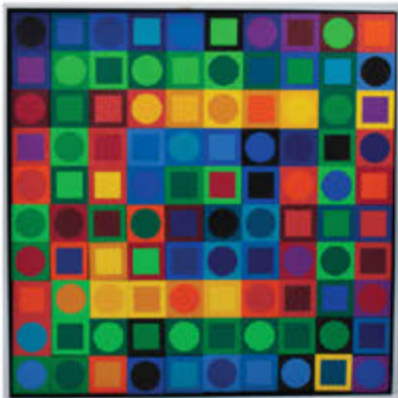

Antique French Bronze
Chandelier

Robert Harvey
(American, 1924 - 2004)

Yaacov Agam
(Israeli, B. 1928 -)

Large Persian
Wool Rug

Victor Vasarely Planetary Folklore
Participations No. 1

Mauricio Soria (Mexican B. 1969 -)
"Black Deceive" Sculpture