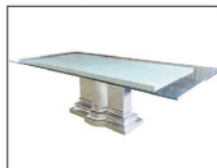

Brueton Column Base Glasstop
& Marble Dining Table