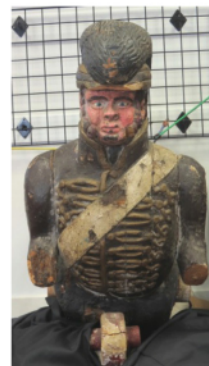

Early Life Size Carved
Wooden Horse

17th C London
Shagreen
Drafting Set

Grueby/Annie Lingley

Grueby 8" Tile

Ca 1815 Dital
Harp
London No 13
Wood Case

1903-1905 Pewabic
Exhibition Vase

Eperne

National Cash
Register