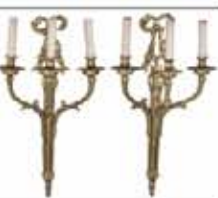

6 LOUIS XVI STYLE 3 ARMED SCONCES