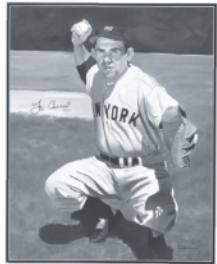

Yogi Berra by
James Fiorentino