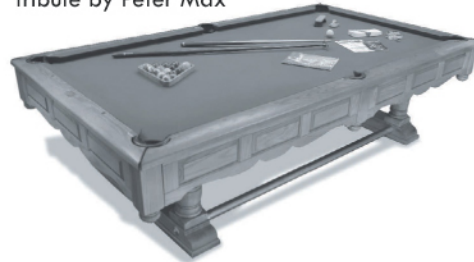

Doris Lee

Pair of Art Nouveau bronze vases

Yogi Berra by
James Fiorentino

Wheeling Pottery
jardiniere

Peace on Earth 9/11
tribute by Peter Max

CONTINENTAL HARD
STONE COMEO
of Diana the Huntress

18K DIAMOND
AND SAPPHIRE
NECKLACE