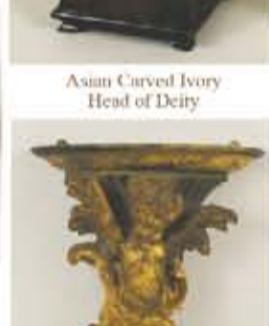

Asian Carved Ivory Head of Deity

Empire Style Brass Marble Gueridon