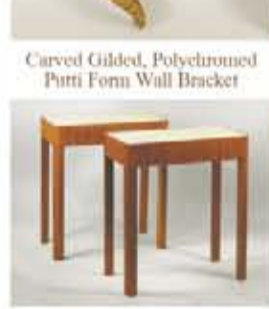

Chinese Baluster Vase

Empire Style Brass Marble Gueridon

Carved Gilded, Polychromed Putti Form Wall Bracket

Large Harry Bertoin Soumbant Sculpture

Augsberg German Silver Gilt Ewer & Basin

Kazak Rug

Rare American Fruitwood Carved Spoon Rack