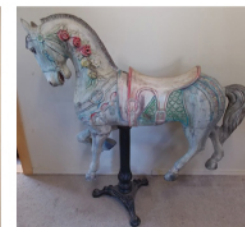

Carousel horse

Ship models

NAUTICAL ITEMS: 15+ antique ship models; 8 antique scrimshaw whale's teeth; several half-hull & shadow box models; Van Ryper ships; 2 fine chromometers; 2 stick barometers; many ship's lanterns some w/Fresnel lenses; rare "breaching whale" stoneware jug; antique diving suit w/iron helmet & brass shoes; hatch cover tables; billet heads; pair lion catheads; several whale bone canes; antique nautical charts incl. Vineyard Sound; Nantucket baskets; whaling implements and harpoon; carved wood whale plaques by Clark Voorhees; American marine Staffordshire; Frank Adams weathervanes; Curtis WWII searchlight; portholes & ship air intake port; SS Pendleton relic; Cunard advertising sign "Lusitania"; Pr. sheet metal Whaling scene hanging lamps; Nantucket pie crimps; scrimshaw globe & compass; carved American eagle plaques; sailor valentines & inlaid boxes; sailor made bone & ivory items; camphor wood chests; ivory game set; signal cannon; Ewer Nantucket map; antique oars & oar coat rack; HH Helm ship bell;