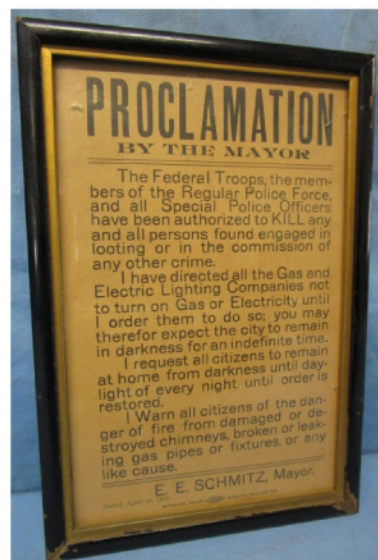

1906 San Francisco Earthquake 'Shoot to Kill' Mayor E.E Schmitz Proclamation

Great Estate Fresh Collection from Local Estates - Still Unpacking Many More Surprises

Estate Fresh Antique Carved Sandstone Buddha