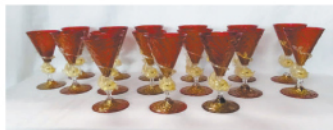

Venetian Glass