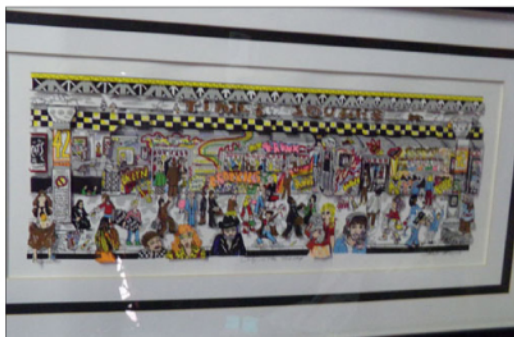

PUBLIC AUCTION

Sat, Dec. 10 @ 9:00 AM

(inspect from 8:00 AM)

Klecknersville Rangers Volunteer Fire Co.
2718 Mountain View Dr., Bath, PA 18014

Approx. 50 Lots of **Paintings, Modern Prints, sgd. Lithographs, Seriagraphs, mixed media, bronze nude sculpture sgd. Sanabria, granite/marble free form sculpture, 3-D sculpture** by Clifford Rainey-'86, etc.: Oil Ptg: European town scene sgd. Paul Lehmann, Autumn landscape sgd. E.H. Allerton, Immigrant & Native American portraits sgd. D. Johnson; 3 sports watercolors sgd. Francis J. Quirk; Other Sgd. Works: Dail, Peter Max, Rudy S. Ackerman, Edna Hibbel, Michael Delacroix, (4) Steve Kaufman, Richard Anuszkiewicz, Lekintt, Nino, Erte, Victor Vasarely, Sacklarian, G. Rodo Bonlanger & others. Also: wide variety/Antiques, Collectibles, Modern Furn., Lladro, Herend, Hummels, Swarovski figs., Coins, Stamps, Jewelry, vint. American Flyer freight train set, vint. Amusement Items incl: Nickelodeon, (2) Mills, one armed bandits; Victrola & Edison phonographs, etc from Several Lehigh & Bucks Co. Estates

Terms: 13% Buyer's Premium | CC Acpt | 3% Disc. w/Cash or Aprpd Chk

3 Auctioneers Selling | Details/Photos @ www.auctionzip.com auctioneer #1888

Robert H. Clinton & Company, Inc.

Auctioneers & Appraisers