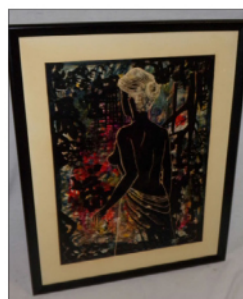

PUBLIC AUCTION

Sat, Dec. 10 @ 9:00 AM

(inspect from 8:00 AM)

Klecknersville Rangers Volunteer Fire Co.
2718 Mountain View Dr., Bath, PA 18014

Approx. 50 Lots of **Paintings, Modern Prints, sgd. Lithographs, Seriagraphs, mixed media, bronze nude sculpture sgd. Sanabria, granite/marble free form sculpture, 3-D sculpture** by Clifford Rainey-'86, etc.: Oil Ptg: European town scene sgd. Paul Lehmann, Autumn landscape sgd. E.H. Allerton, Immigrant & Native American portraits sgd. D. Johnson; 3 sports watercolors sgd. Francis J. Quirk; Other Sgd. Works: Dail, Peter Max, Rudy S. Ackerman, Edna Hibbel, Michael Delacroix, (4) Steve Kaufman, Richard Anuszkiewicz, Lekintt, Nino, Erte, Victor Vasarely, Sacklarian, G. Rodo Bonlanger & others. Also: wide variety/Antiques, Collectibles, Modern Furn., Lladro, Herend, Hummels, Swarovski figs., Coins, Stamps, Jewelry, vint. American Flyer freight train set, vint. Amusement Items incl: Nickelodeon, (2) Mills, one armed bandits; Victrola & Edison phonographs, etc from Several Lehigh & Bucks Co. Estates