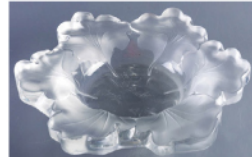

Plains Indian War Club

Lalique "Capucines (Nasturtial)" Tray