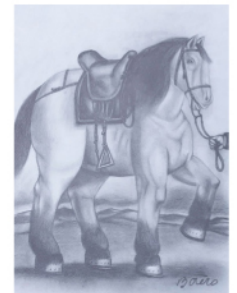

Online Bidding Available On Liveauctioneers & Bidsquare

Circa 1777 Scrimshaw Powder Horns

Alfredo Volpi "Fachada" Tempera On Paper

O.T. Bonnett "Old Man
In Hat" Native American
Bust Sculpture

Satsuma Vase,
Palace Size

Plains Indian War Club

Lalique "Capucines (Nasturtial)" Tray

Legras Art Deco
Enameled Art Glass
Lamp, Signed

Longines 14K Guilloche
Enamel Pendant Watch

Queen Anne Drop Leaf Gate
Leaf Table Circa 18th C

Fernando Botero "Estudio"
Horse Graphite on Paper